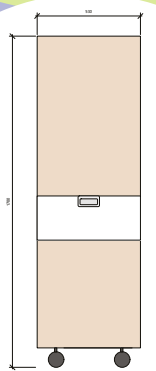

Product Information Sheet

MOBILE WARDROBE

The Grosvenor Mobile Wardrobe has been designed to provide a convenient and attractive bedroom storage solution.

- Elegant design manufactured in hard wearing, fully wipeable laminate
- Fully mobile with quiet, lockable castors
- Includes fixed top and bottom shelves
- Hanging rail included for full height clothes hanging

Technical Information

- 2 no. fixed shelves
- 1 no. front to back hanging rail

Door Closed

Door Open

Top View

All enquiries and orders to:

Grosvenor Interiors
Unit 5 The Old Dairy
Godstone Green
Godstone
RH9 8DY