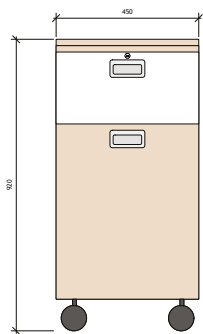

Product Information Sheet

MOBILE BEDSIDE TROLLEY

The Grosvenor Mobile Bedside Trolley has been designed to provide a convenient and attractive bedside storage solution.

- Elegant design available in either single lockable drawer or three drawer versions. Robust inset handles
- Manufactured in hard wearing wipeable laminate
- Fully mobile, with quiet, lockable castors
- Lockable top drawer for added security. Single door storage below with adjustable shelf

Technical Information

Option 1:

- 1 no. lockable drawer
- 1 no. adjustable shelf to lower section

Option 2:

- 1 no. lockable drawer
- 2 no. lower drawers

Option 1

Option 2

Top View