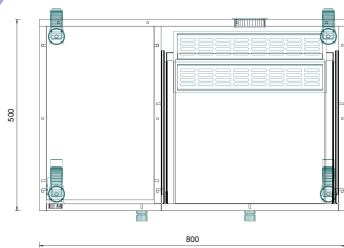

## MOBILE BEVERAGE TROLLEY

The Grosvenor Mobile Beverage Trolley has been designed to provide a compact, convenient and attractive unit, ideal for social spaces, waiting areas and bedrooms.

- w800mm x h925mm x d500mm
- Elegant design manufactured in hard wearing, fully wipeable laminate
- Fully mobile with quiet, lockable castors
- Includes convenient storage with a single soft close drawer and single door storage with adjustable shelving
- The unit comes complete with a mini fridge installed