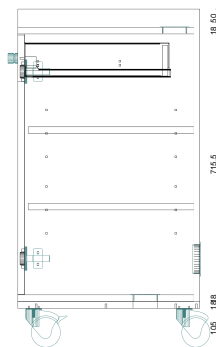

## MOBILE BEVERAGE TROLLEY

The Grosvenor Mobile Beverage Trolley has been designed to provide a compact, convenient and attractive unit, ideal for social spaces, waiting areas and bedrooms.

- w800mm x h925mm x d500mm
- Elegant design manufactured in hard wearing, fully wipeable laminate
- Fully mobile with quiet, lockable castors
- Includes convenient storage with a single soft close drawer and single door storage with adjustable shelving
- The unit comes complete with a mini fridge installed

### Technical Information

- Soft Close drawer to RH side
- Void for beverage chiller
- Vents to base and top
- 50mm upstand
- 2no. braked 2no. unbraked castors

All enquiries and orders to:

Grosvenor Interiors  
Unit 5 The Old Dairy  
Godstone Green  
Godstone  
RH9 8DY