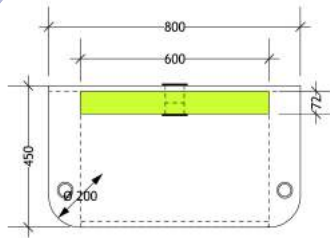

Product Information Sheet

MOBILE GAMING UNIT

The Grosvenor Mobile Gaming Unit has been designed to provide a convenient and attractive unit, ideal for social spaces, waiting areas and bedrooms.

- Elegant design in 3 different accent colour options - Green (as illustrated), Blue and Purple to provide a colourful, fun addition to any area
- Manufactured in hard wearing, fully wipeable laminate
- Fully mobile with quiet, lockable castors
- Lockable drop down top door for secure storage of games console and gaming controllers

Technical Information

- Mobile TV/ Gaming Unit in gloss white/ coloured laminate
- Top section includes flat mounted TV bracket, cable port. Overall height 568mm with 370mm exposed in white gloss with coloured laminate edging
- Open shelf unit below in coloured laminate/edging. Min 340mm depth available in top section to accommodate PS4 or Xbox One (check dims)
- 4 no. castors. Lockable castors to front
- Ports to top front section for retractable cables to hand held controllers

Plan View

All enquiries and orders to:

Grosvenor Interiors
Unit 5 The Old Dairy
Godstone Green
Godstone
RH9 8DY

Tel: 01892 600 400

Email: sales@grosvenorinteriors.co.uk
www.grosvenorinteriors.co.uk