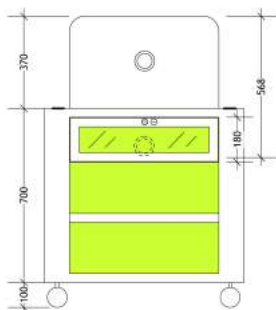

Technical Information

- Mobile TV/ Gaming Unit in gloss white/ coloured laminate
- Top section includes flat mounted TV bracket, cable port. Overall height 568mm with 370mm exposed in white gloss with coloured laminate edging
- Open shelf unit below in coloured laminate/edging. Min 340mm depth available in top section to accommodate PS4 or Xbox One (check dims)
- 4 no. castors. Lockable castors to front
- Ports to top front section for retractable cables to hand held controllers