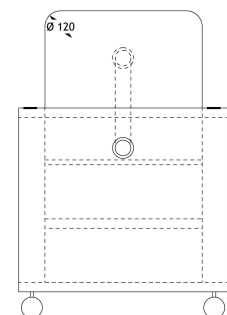

Back Elevation

All enquiries and orders to:

Grosvenor Interiors
Unit 5 The Old Dairy
Godstone Green
Godstone
RH9 8DY

Tel: 01892 600 400

Email: sales@grosvenorinteriors.co.uk
www.grosvenorinteriors.co.uk